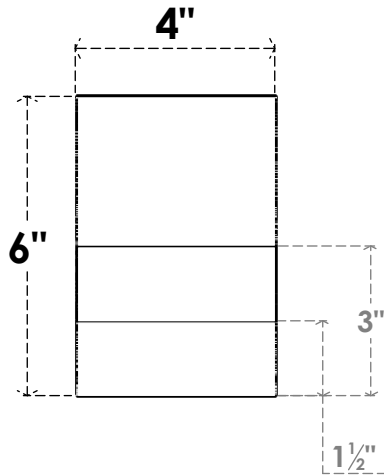

# ITEM NUMBER: RFTURO040X06000X36000X006GRN00RCPR

4"W X 6"H X 36"L TIMBERTHANE ROUGH CEDAR GREENSBORO FAUX WOOD OPEN RAFTER TAIL, 6"L END, PRIMED TAN

### SIDE PROFILE