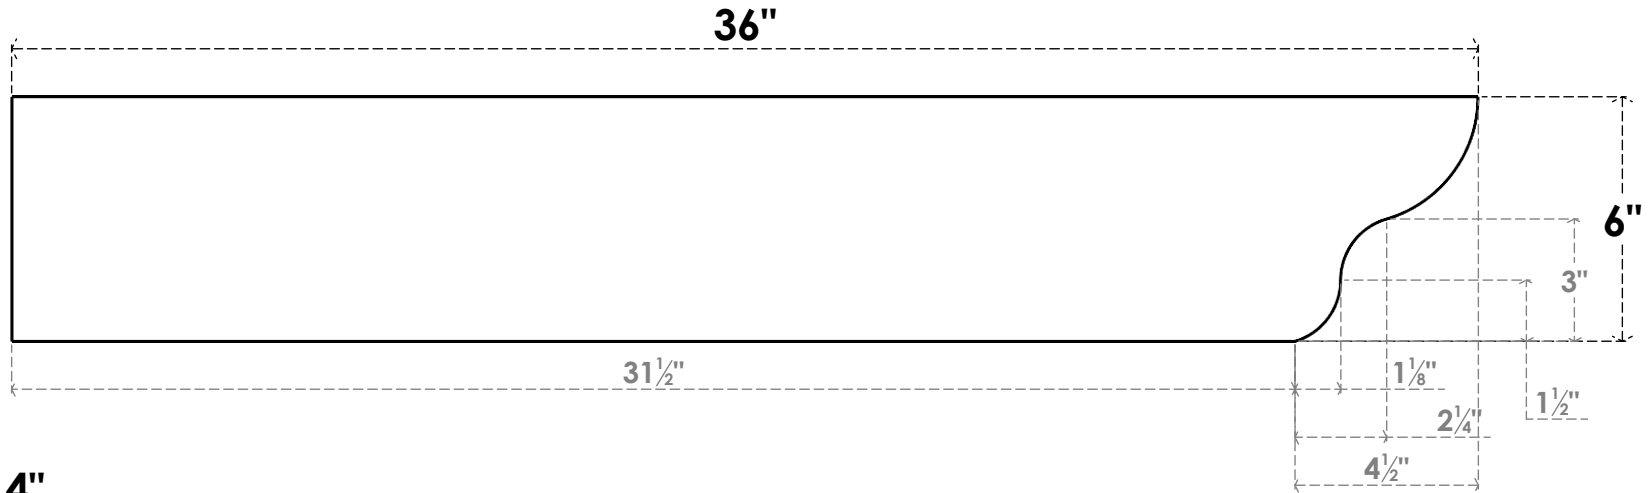

# ITEM NUMBER: RFTURO040X06000X36000X006GRN00RCPR

4"W X 6"H X 36"L TIMBERTHANE ROUGH CEDAR GREENSBORO FAUX WOOD OPEN RAFTER TAIL, 6"L END, PRIMED TAN

### SIDE PROFILE