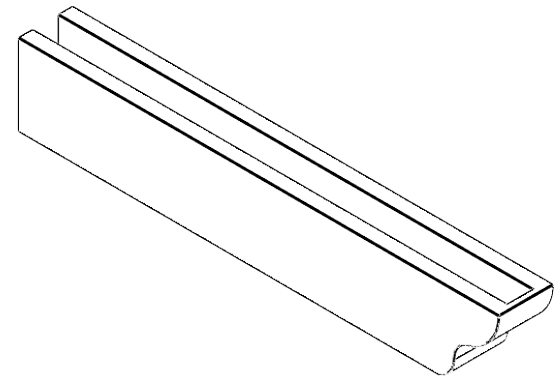

ISOMETRIC

GENERATED DATE : 03/02/2023

EKENA MILLWORK
2300 WEST MAIN ST.
CLARKSVILLE, TX 75426
TOLL FREE: 866-607-0453
WWW.EKENAMILLWORK.COM

NOTES

1. INSTALLATION TO BE COMPLETED IN ACCORDANCE WITH MANUFACTURER'S SPECIFICATIONS.
2. DRAWING MAY NOT BE TO SCALE
3. THIS DRAWING IS INTENDED FOR DESIGN AND PLANNING PURPOSES ONLY.
4. ALL INFORMATION CONTAINED HEREIN WAS CURRENT AT THE TIME OF DEVELOPMENT BUT MUST BE REVIEWED AND APPROVED BY THE PRODUCT MANUFACTURER TO BE CONSIDERED ACCURATE.
5. TIMBERTHANE ARCHITECTURAL PRODUCTS ARE MADE FROM HIGH DENSITY URETHANE AND COME FACTORY PRIMED